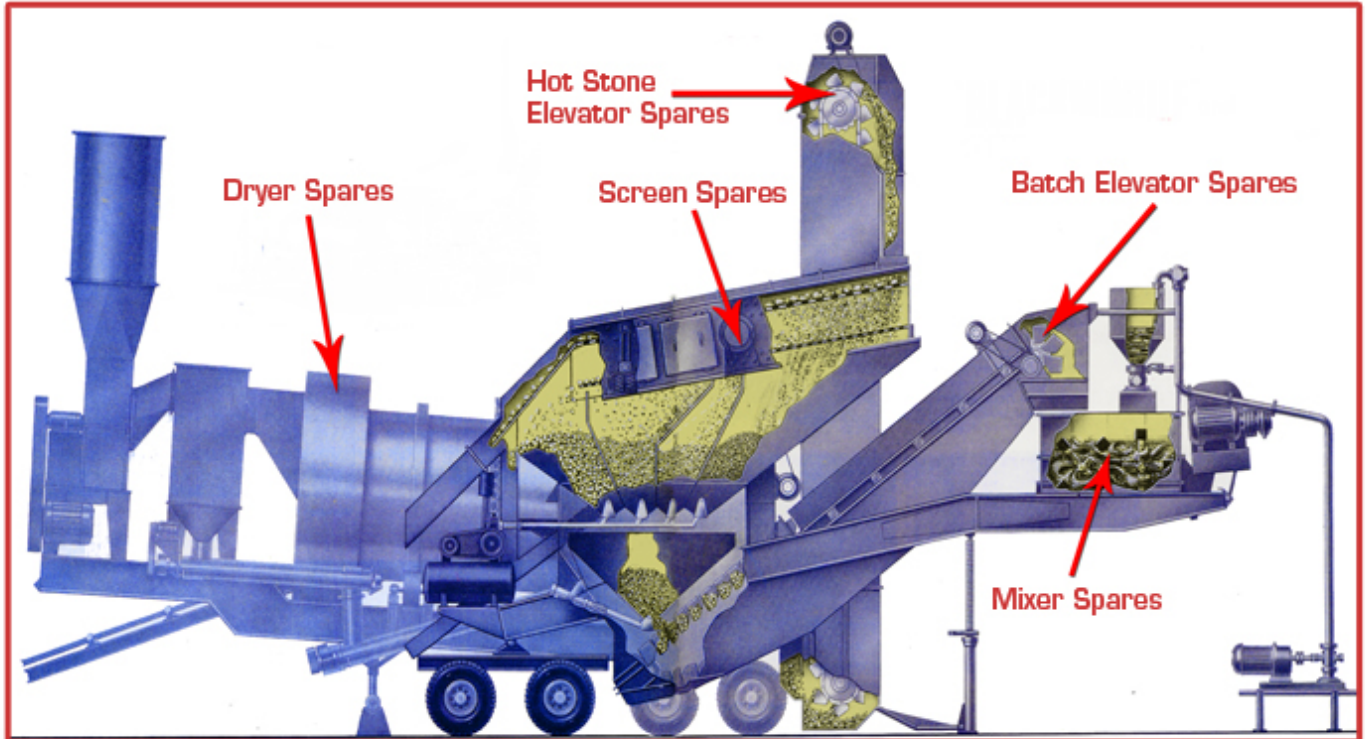

CMS-CEPCOR BRAND PARKER M356 BLACKMOBILE & M457 SUPERBLACKMOBILE

PARTS TO SUIT

**Dryer - Hot Stone Elevator - Screen
- Batch Elevator - Mixer**

**YOUR ONE STOP SHOP FOR COMPONENTS
TO SUIT ALL YOUR PLANT NEEDS !**