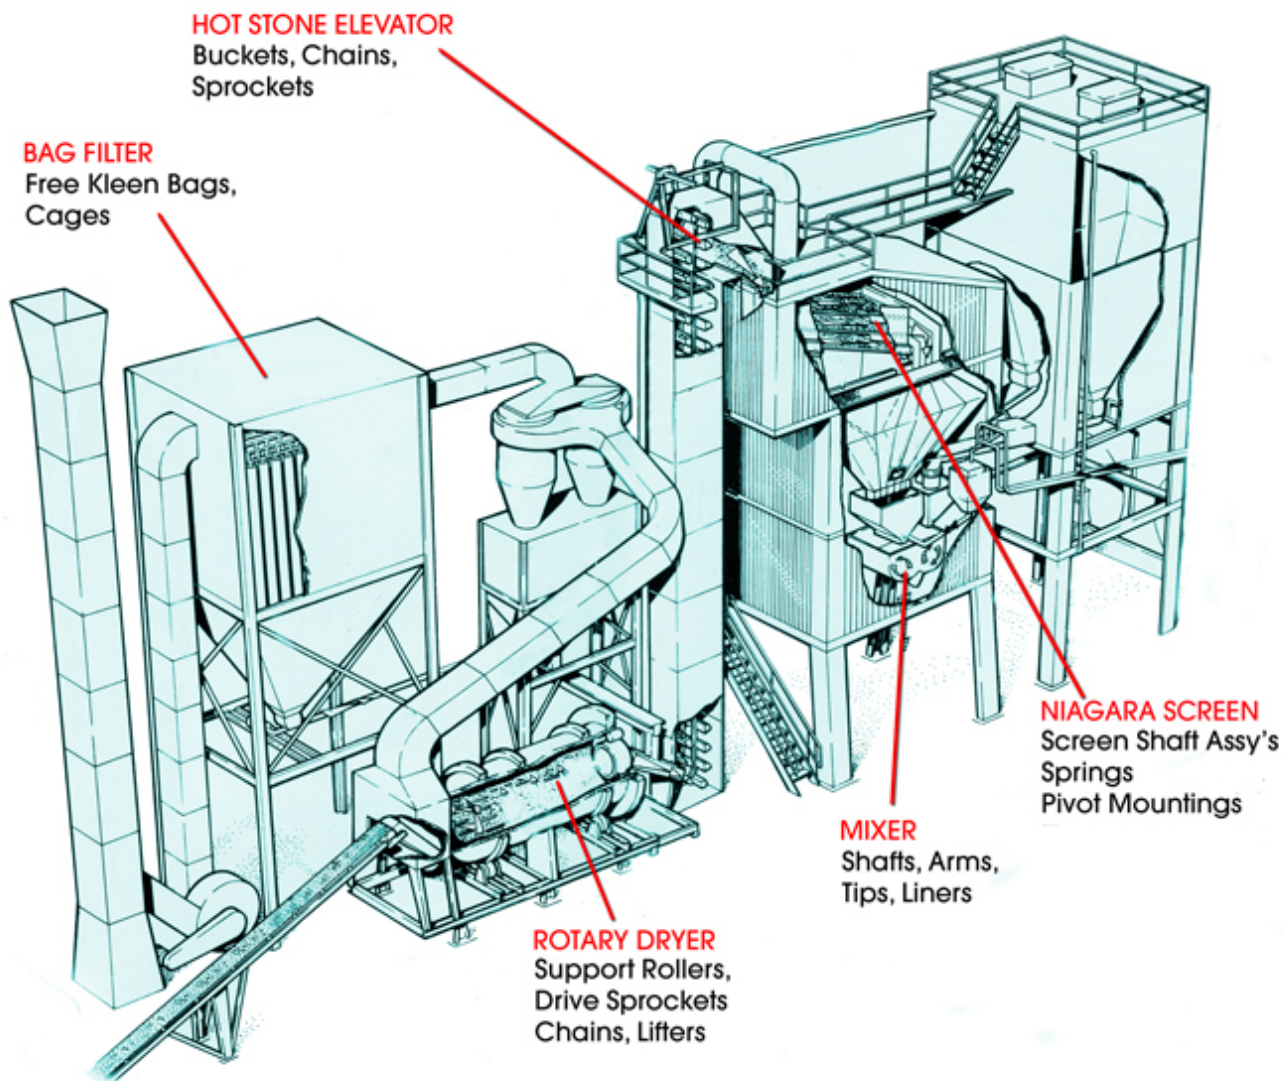

# CMS-CEPCOR BRAND SPARES TO SUIT BRAHAM MILLAR BRAMATIC 125, 150 & 200.

## PARTS TO SUIT

Hot Stone - Elevator - Bag Filter  
Rotary Dryer - Mixer - Niagara Screen

FROM MAJOR MIXER REBUILDS TO SCREEN REPAIRS  
CMS-CEPCOR HAVE THE ENGINEERS TO SERVICE YOUR NEEDS !

**EUROPE'S LARGEST INDEPENDENT SUPPLIER  
OF GENUINE & BRANDED AFTERMARKET SPARES**