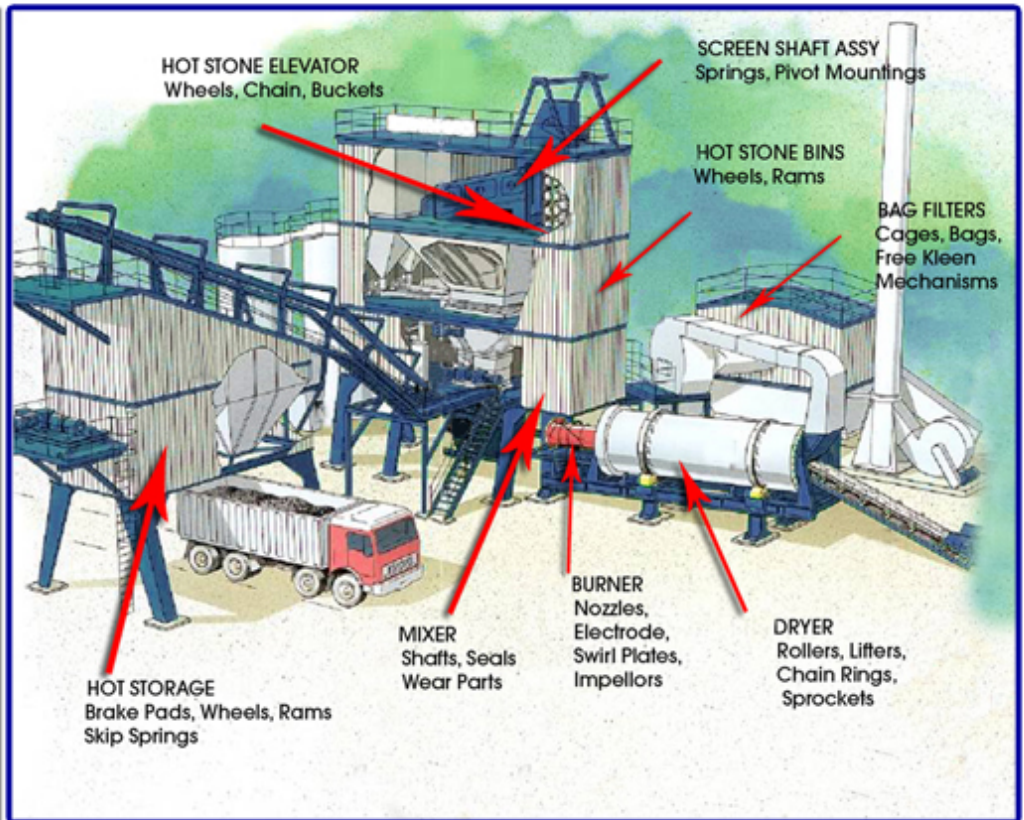

CMS-CEPCOR ASPHALT SERVICES

WE DON'T MAKE ASPHALT PLANTS WE JUST KEEP THEM RUNNING

Parts to suit

- Hot Storage
- Mixer Box
- Hot Stone Elevator
- Burner
- Dryer
- Bag Filter
- Hot Stone Bins
- Screen

LARGEST RANGE AND STOCK OF ASPHALT & SCREEN PARTS IN EUROPE TO SUIT MOST PLANTS

CMS-CEPCOR TECHNICAL SERVICES

FROM MAJOR PLANT REFURBISHMENTS INC. REPLACEMENT DRYERS, SCREENS & MIXER BOXES TO ON-SITE SURVEYS OFFERING FULLY TRAINED ENGINEERS TO HELP KEEP YOUR PLANT RUNNING

CRUSHER MANGANESE STEELS LTD INC CEPCOR