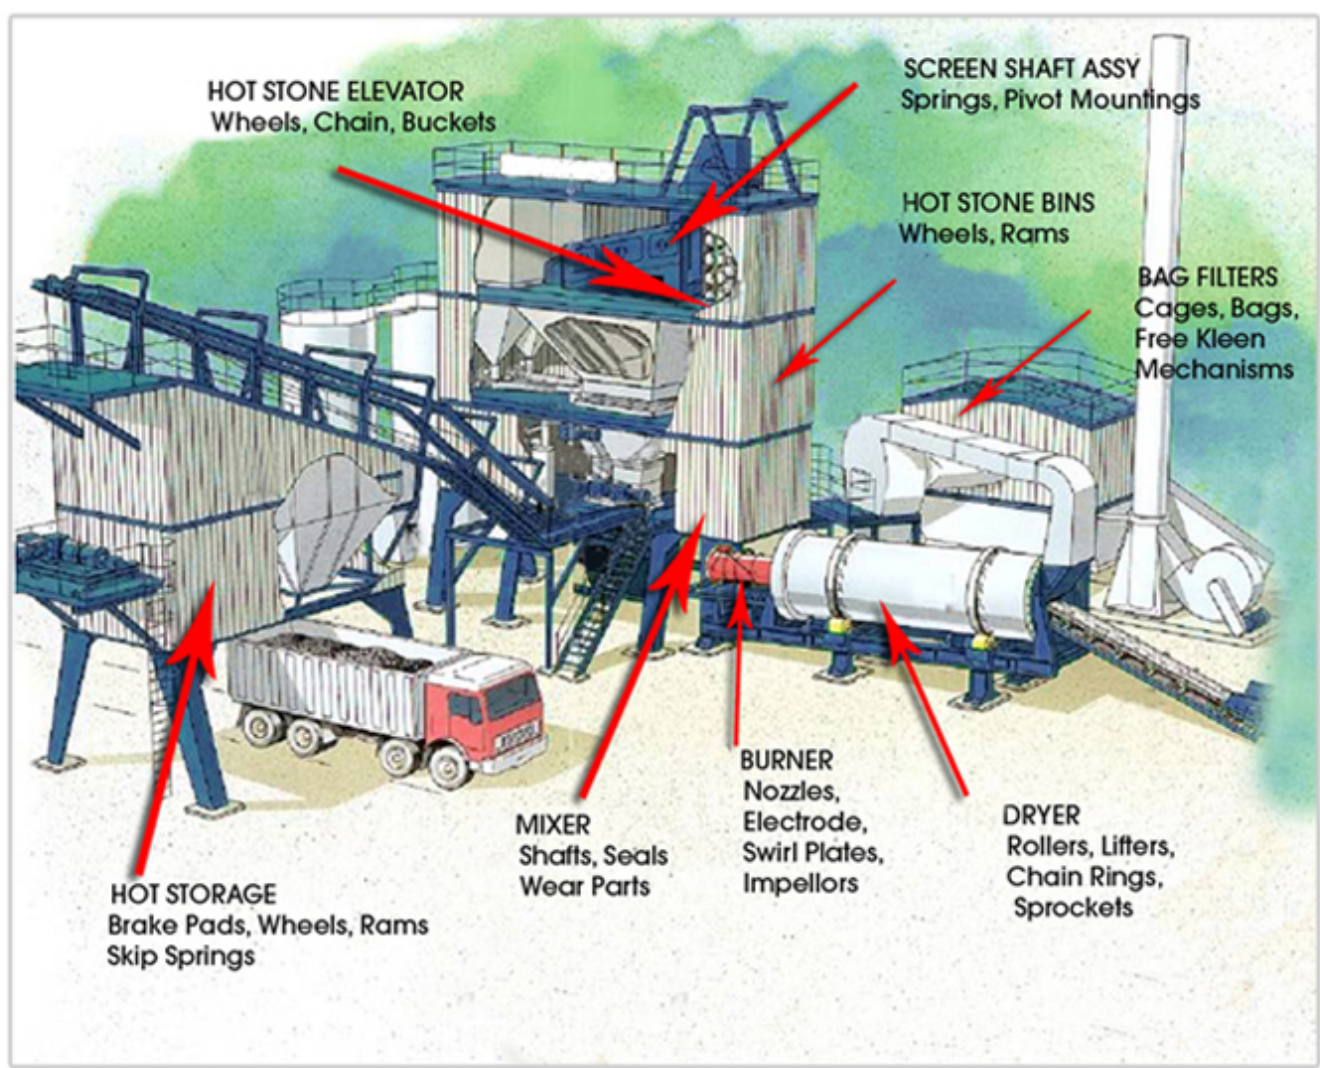

# CMS-CEPCOR BRAND SPARES TO SUIT A.C.P GENCOR RANGE OF ASPHALT PLANTS

### Parts to suit

Hot Storage - Mixer Box - Hot Stone Elevator - Burner - Dryer  
Bag Filter - Hot Stone Bins - Screen

**CMS-CEPCOR OFFER THE COMPLETE SOLUTION  
FROM FULL PLANT INSPECTIONS TO MAJOR PLANT REBUILDS  
CMS-CEPCOR HAVE FULLY QUALIFIED & EXPERIENCED  
GENCOR/ACP ENGINEERS TO SERVICE YOUR NEEDS !**