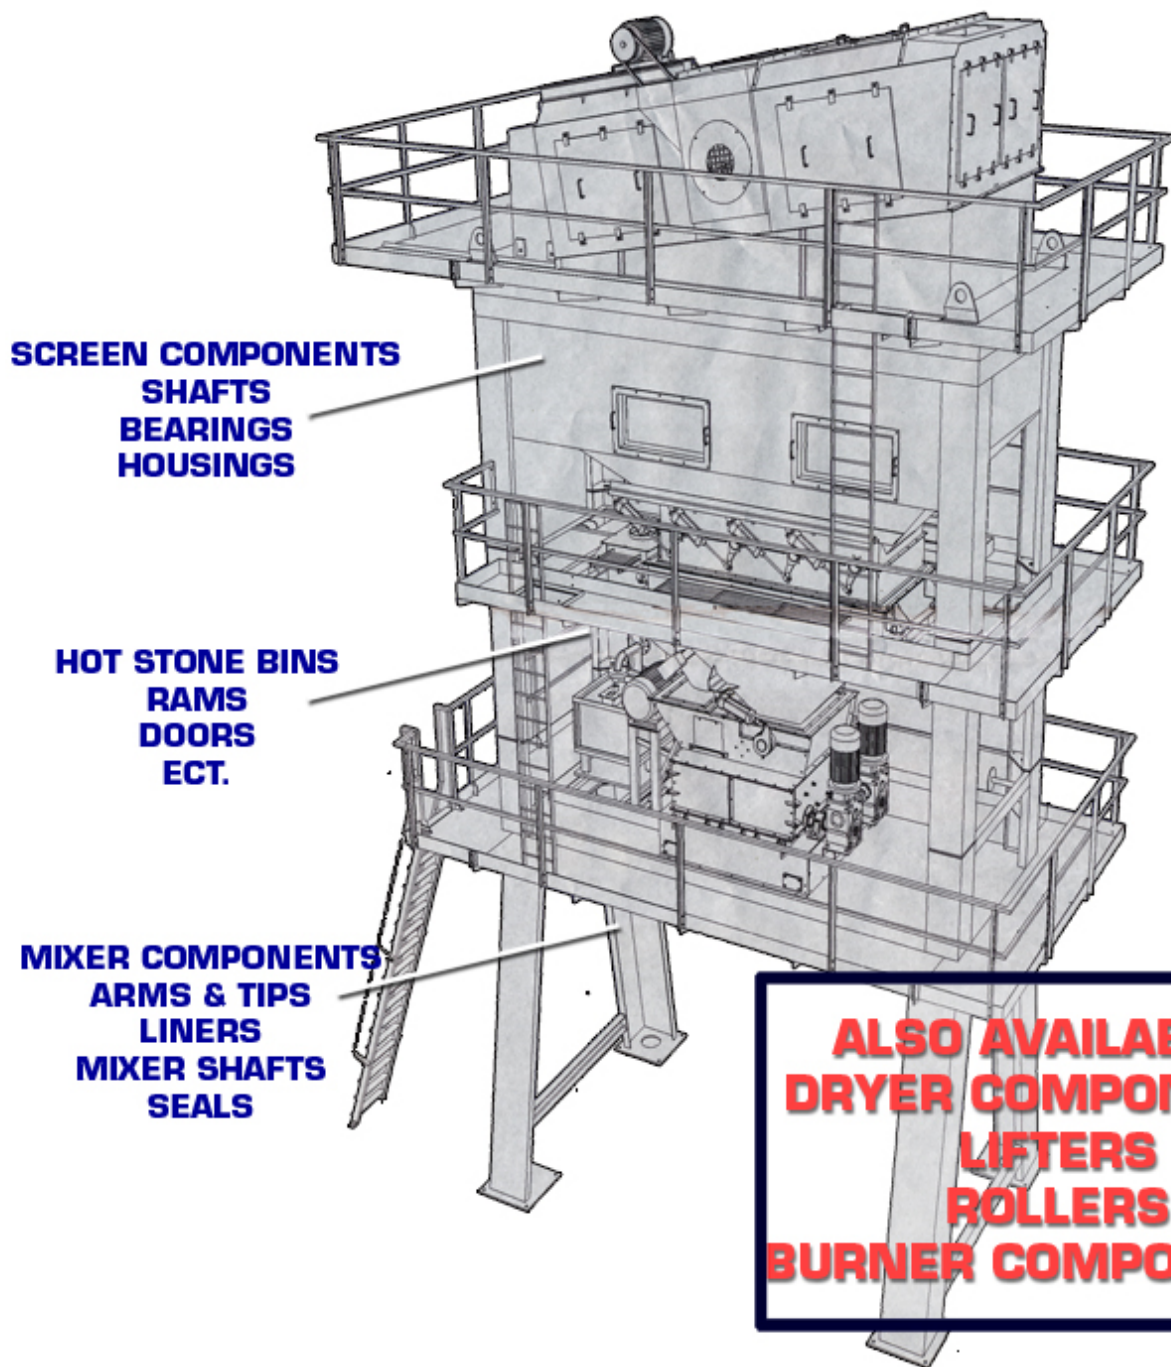

CMS-CEPCOR BRAND SPARES TO SUIT PARKER BLACKMIX

3400, 3000, 2000, 1500, 1000, 750

YOUR ONE STOP SHOP FOR PARKER ASPHALT & SCREEN SPARES

**EUROPE'S LARGEST INDEPENDENT SUPPLIER
OF GENUINE & BRANDED AFTERMARKET SPARES**